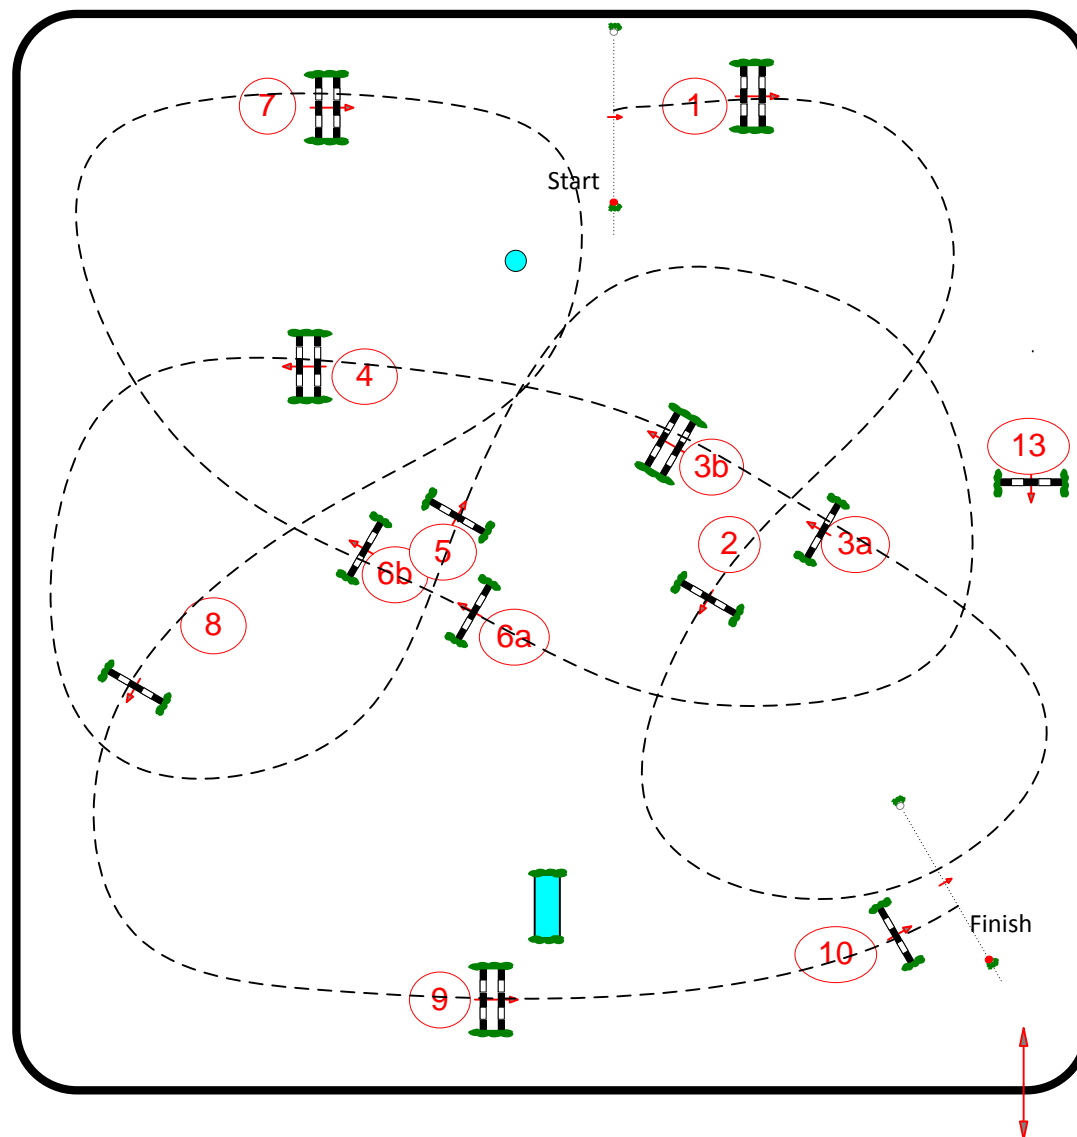

# Jarní cena Slavia VŠ Plzeň - 45. ročník – CSN

Class No.: 4

Big Tour

Competition with one jump-off

3. květen 2014

Start: 13:00

L\*

Table: A  
National RG:  
FEI RG / Art. 238.2.2  
Height: 1,15 m

Speed: 350 m/min

Length: 535 m  
Time allowed: 92 sec  
Time limit: 184 sec

Obstacles: 10  
Efforts: 12

Jump-off:  
1-2-3ab-13-6a-9-10

Length: 330 m  
Time allowed: 57 sec  
Time limit: 114 sec

*1. Jiu*