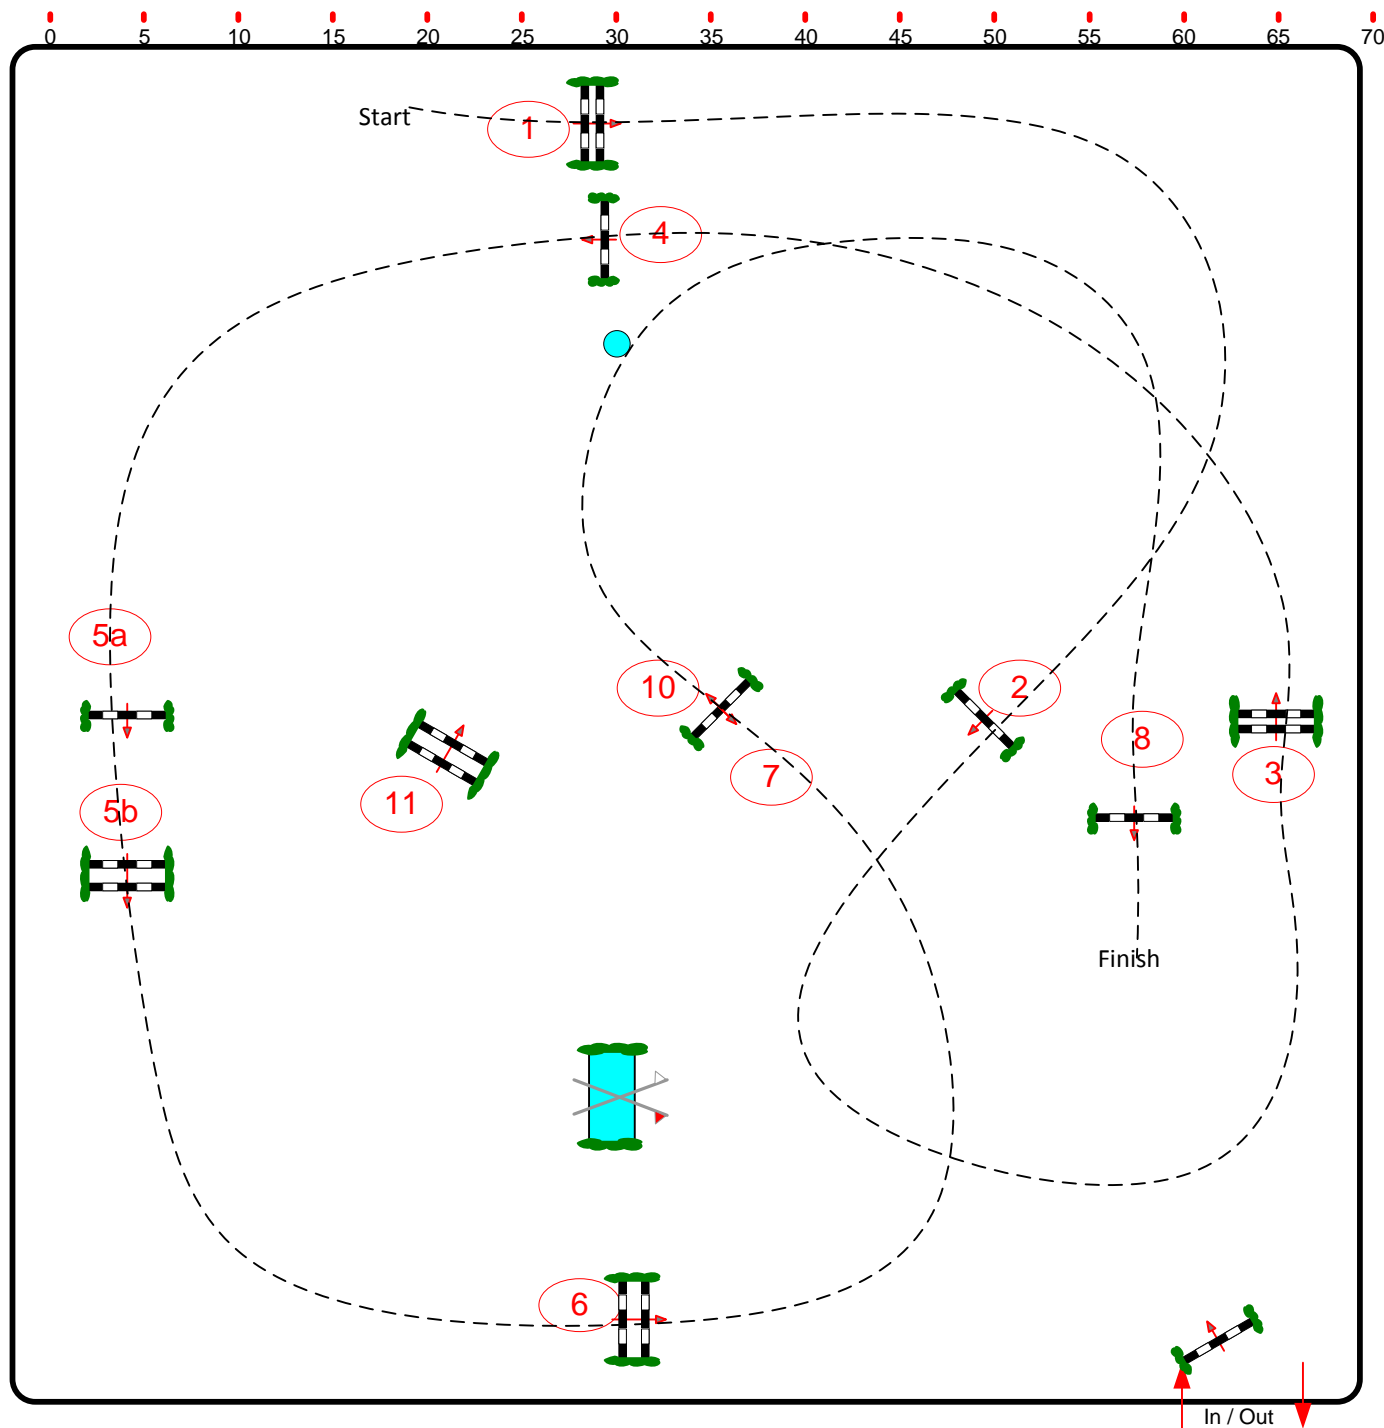

Jarní cena Slávie
VŠ

jump off: 1-2-3-10-11-5ab

Z

Table: A
National RG:
FEI RG / Art. 238.2.2
Height: 1,00 m

Speed: 350 m/min

Length: 425 m
Time allowed: 73 sec
Time limit: 146 sec

Obstacles: 8
Efforts: 8

1st Jump-off:
1-2-3-10-11-5ab

Length: 380 m
Time allowed: 66 sec
Time limit: 132 sec

Course designer
Petr Švec