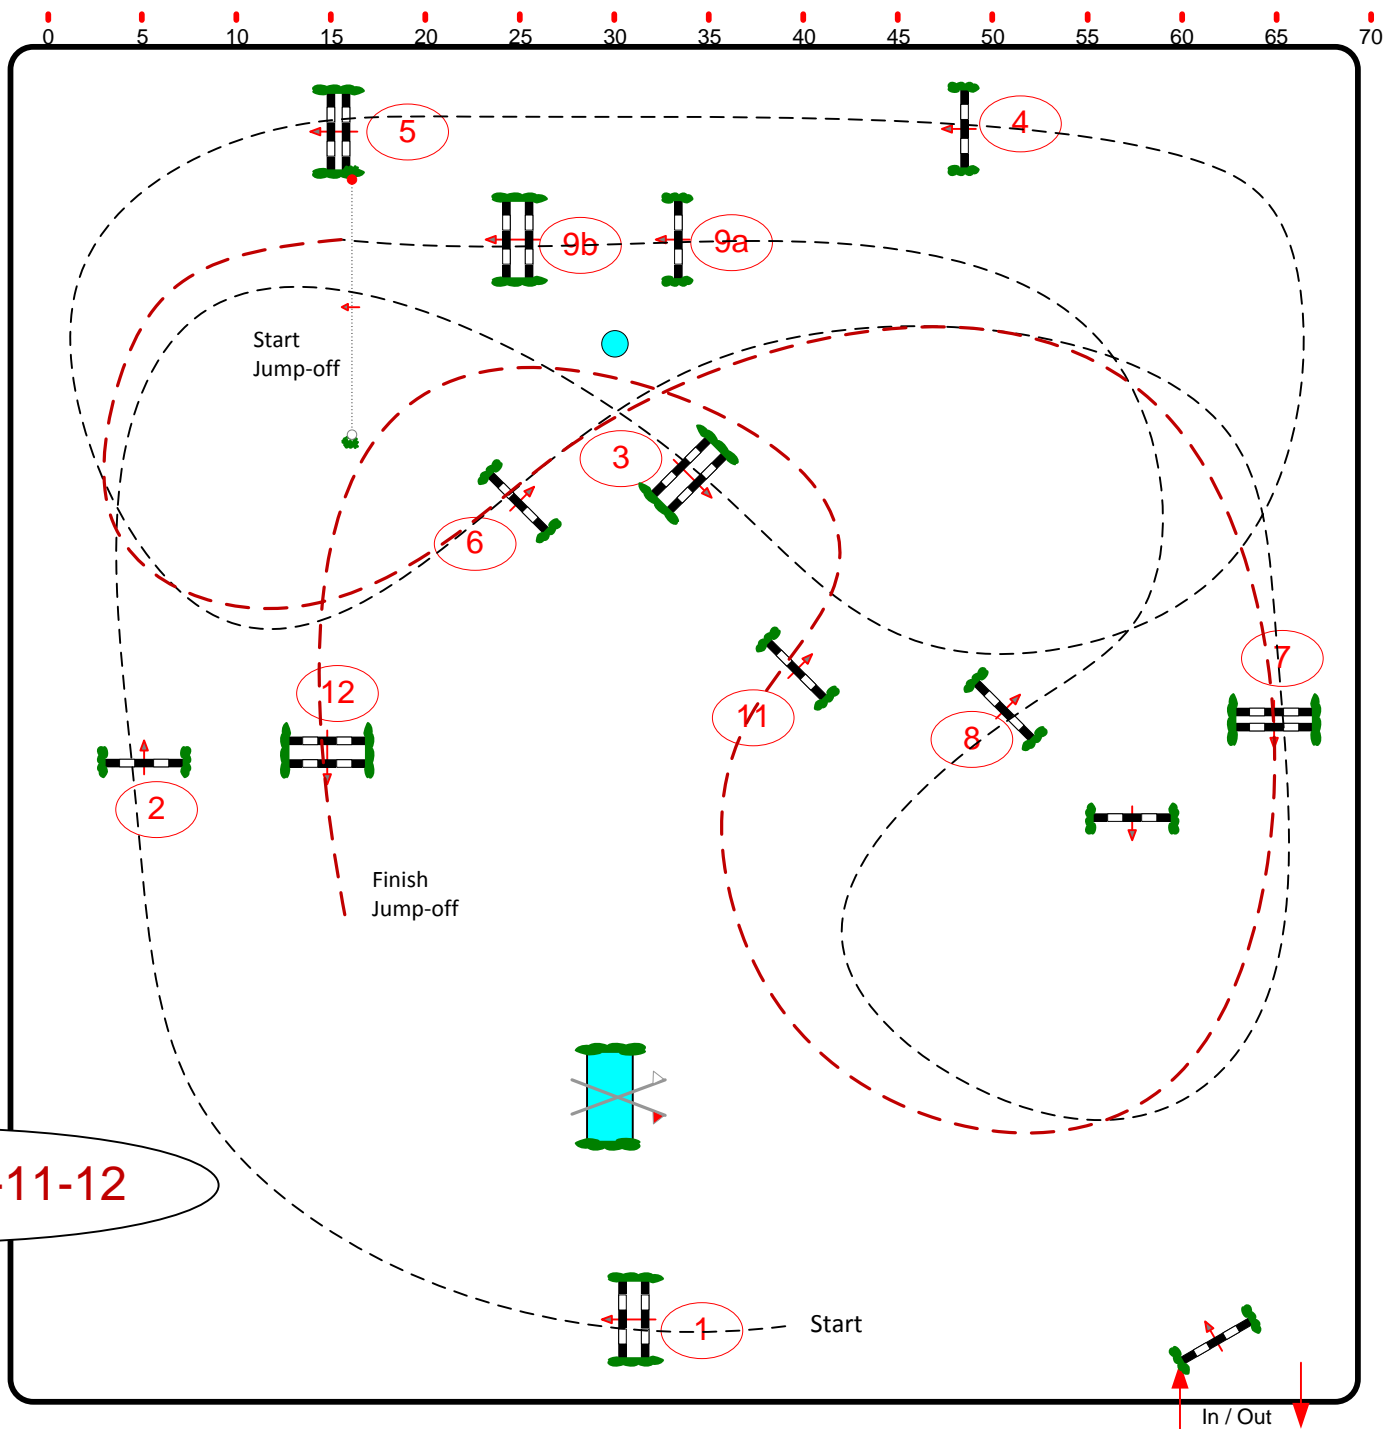

5

Jarní cena Slávie  
vŠ

Z

Table: A  
National RG:  
FEI RG / Art. 298.2.4  
Height: 1,00 m

Speed: 350 m/min

Length: 450 m  
Time allowed: 78 sec  
Time limit: 156 sec

Obstacles: 9  
Efforts: 10

1st Jump-off:  
6-7-11-12  
Length: 230 m  
Time allowed: 40 sec  
Time limit: 80 sec

jump-off: 6-7-11-12

Course designer  
Petr Švec

In / Out